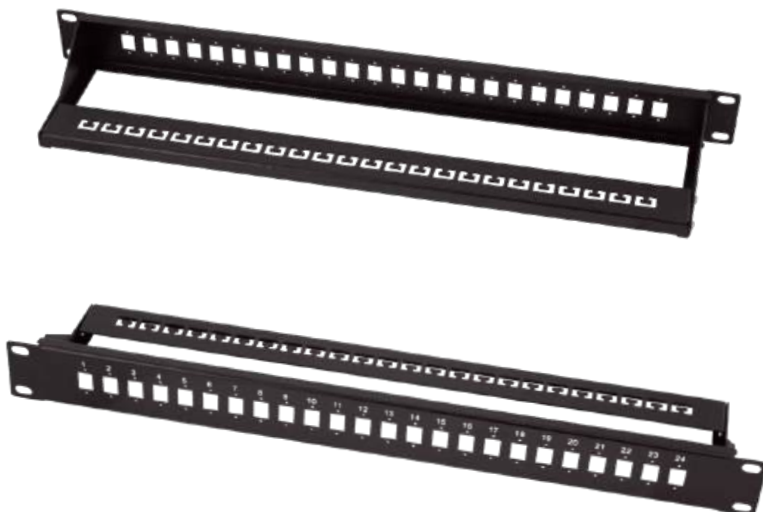

Fiber Optic Panel for 24x LC-Duplex or SC-Simplex Adapter

Technical Features

Fits into 19" network and server rack, 1U

For 24x LC-Duplex/SC-Simplex

Color: Black RAL9005

Technical Drawings

Unit: mm

Package Content

Fiber Optic Panel for 24x LC-Duplex or SC-Simplex Adapter x1

Packaging Information

Packing Dimension	495 x 165 x 48 mm
Packing Weight	0.6 kg
Carton Dimension	510 x 360 x 260 mm
Carton Q'ty	10 pcs
Carton Weight	7 kg

4x

4x

24x