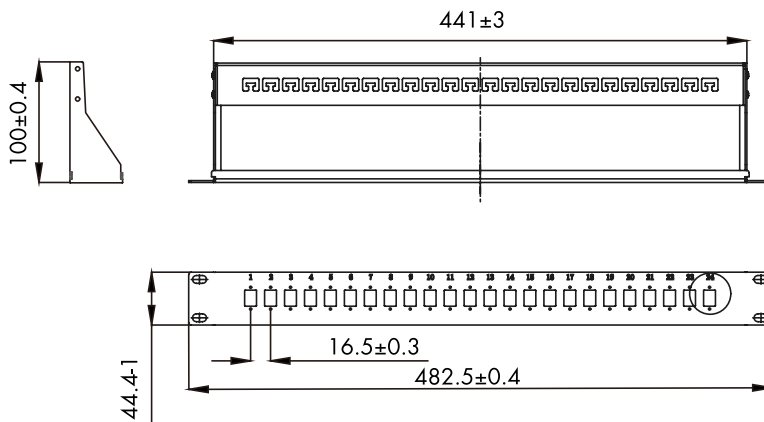

Fiber Optic Panel for 24x LC-Duplex or SC-Simplex Adapter

Technical Features

Fits into 19" network and server rack, 1U

For 24x LC-Duplex/SC-Simplex

Color: Black RAL9005

Technical Drawings

Unit: mm

Package Content

Fiber Optic Panel for 24x LC-Duplex or SC-Simplex Adapter x1

Packaging Information

Packing Dimension	495 x 165 x 48 mm
Packing Weight	0.6 kg
Carton Dimension	510 x 360 x 260 mm
Carton Q'ty	10 pcs
Carton Weight	7 kg

4x

4x

24x