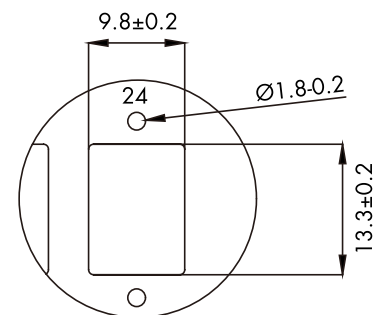

Fiber Optic Panel for 24x LC-Duplex or SC-Simplex Adapter

Technical Features

Fits into 19" network and server rack, 1U

For 24x LC-Duplex/SC-Simplex

Color: Black RAL9005

Technical Drawings

Unit: mm

Package Content

Fiber Optic Panel for 24x LC-Duplex or SC-Simplex Adapter x1

Packaging Information

Packing Dimension	495 x 165 x 48 mm
Packing Weight	0.6 kg
Carton Dimension	510 x 360 x 260 mm
Carton Q'ty	10 pcs
Carton Weight	7 kg

4x

4x

24x