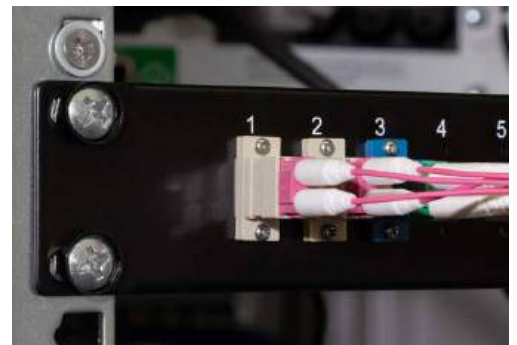

Fiber Optic Panel for 24x LC-Duplex or SC-Simplex Adapter

Technical Features

Fits into 19" network and server rack, 1U

For 24x LC-Duplex/SC-Simplex

Color: Black RAL9005

Technical Drawings

Unit: mm

Package Content

Fiber Optic Panel for 24x LC-Duplex or SC-Simplex Adapter x1

Packaging Information

Packing Dimension	495 x 165 x 48 mm
Packing Weight	0.6 kg
Carton Dimension	510 x 360 x 260 mm
Carton Q'ty	10 pcs
Carton Weight	7 kg