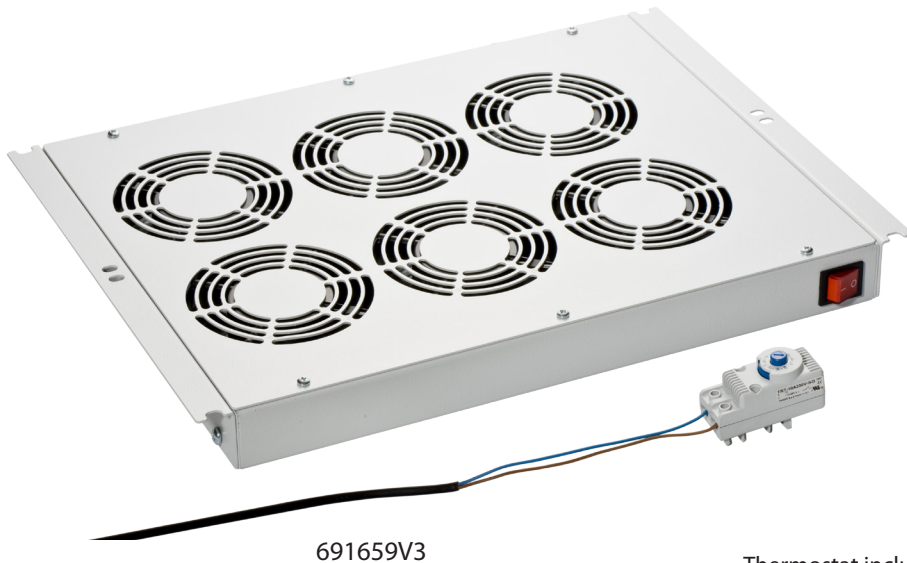

DATASHEET

Roof Fan 1U (19" mounting optionally)

Art.-No.: 69165x(TS)V3

691659V3

Thermostat included

691654V3

691655V3

Specifications

- For installation in all networking and server cabinets
- Control via connected thermostat (Art.-No. 691642) or electronic temperature controller (Art.-No. 691642T.x)
- Thermostat and mounting material included
- Rear sided mains connection via non-heating appliance socket (connection cord Art.-No. EK504.x not included)
- Rated voltage 230 V, 50 Hz
- Illuminated switch ON/OFF
- Material: steel sheet
- Paint finish: RAL7035 light grey / RAL9005 deep black
- Rear sided earth connection via Faston plug (FL 6,3 S)

Order data

Art.-No.	U	Fans	Capacity	Weight	Colour
691654V3	1	2	320 cbm/h	3.9 kg	RAL7035, light grey
691654TSV3	1	2	320 cbm/h	3.9 kg	RAL9005, deep black
691655V3	1	4	640 cbm/h	7.0 kg	RAL7035, light grey
691655TSV3	1	4	640 cbm/h	7.0 kg	RAL9005, deep black
691659V3	1	6	960 cbm/h	7.9 kg	RAL7035, light grey
691659TSV3	1	6	960 cbm/h	7.9 kg	RAL9005, deep black