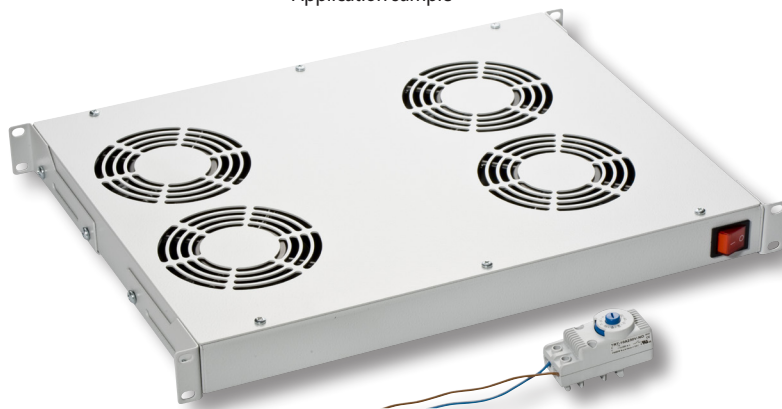

- For mounting the fan units in the 19" level of networking cabinets

Art.-No.	Type	Colour
691654MS	Mounting Kit for 2-fan units	RAL7035, light grey
691654MSTS	Mounting Kit for 2-fan units	RAL9005, deep black
691654.1MS	Mounting Kit for 4/6-fan units	RAL7035, light grey
691654.1MSTS	Mounting Kit for 4/6-fan units	RAL9005, deep black

Application sample

691655V3 + 691654.1MS