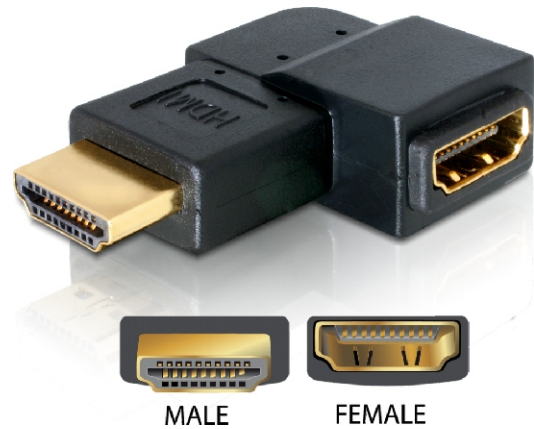

Adapter HDMI male > HDMI female 90° left

Description

This HDMI adapter enables you to lead the female port of your HDMI devices, e.g. flat screen, etc. 90° leftwards. Thus you can connect your HDMI cable without any problem in case the existing HDMI female port is difficult to access.

Images

Ref. 65077

Specification

- HDMI 1.3 male-female 19pin
- Female port 90° leftwards
- Connector: gold-plated

Package

- Delock poly bag