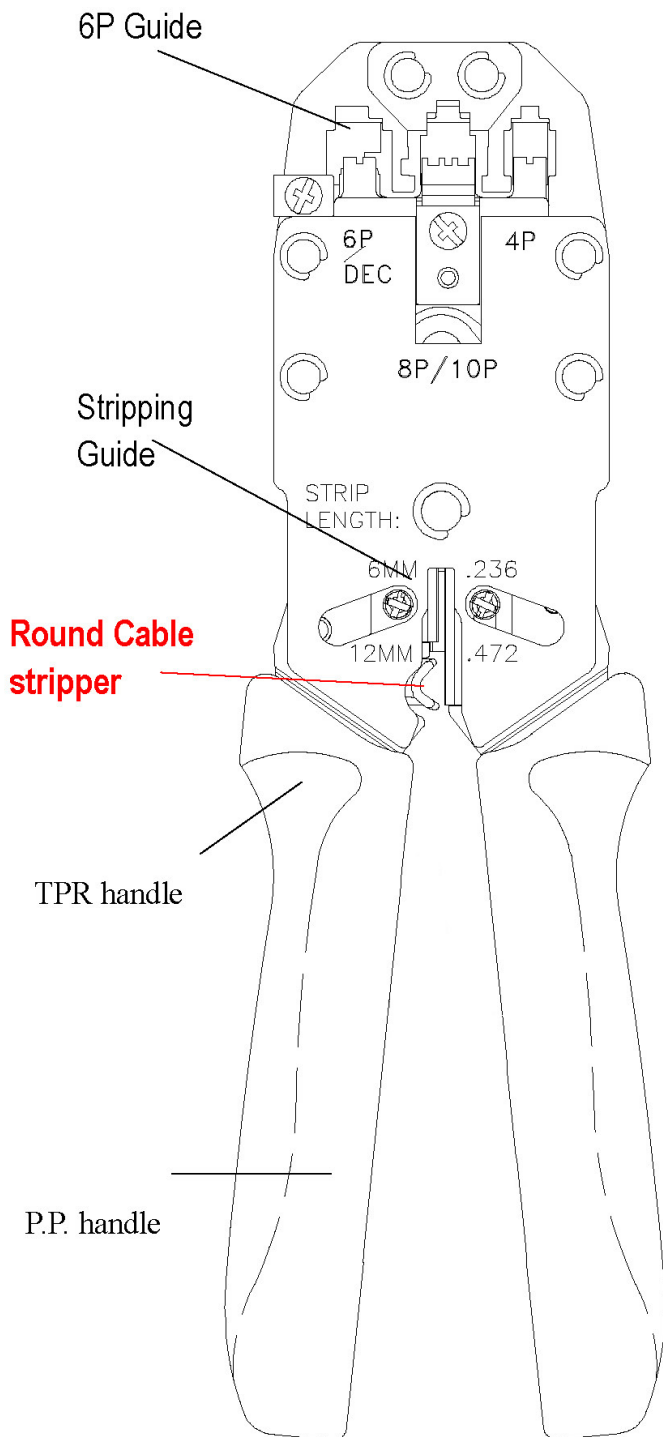

E-MUC410

Professional Modular Crimping Tool

Specification :

Item No.	For Crimping Modular Plug
E-MUC410	8P8C/RJ45, 6P6C/RJ-12, 6P4C/RJ-11, 4P4C & 4P2C Plugs DEC/Off Set Plug-6P6C

* **Length** : 8.3" (210±3mm)

* **Weight** : 510g

* **Material** : Frame-Made Of Middle Carbon Steel.

* **Finished** : Black Oxide Finished And Hardened.